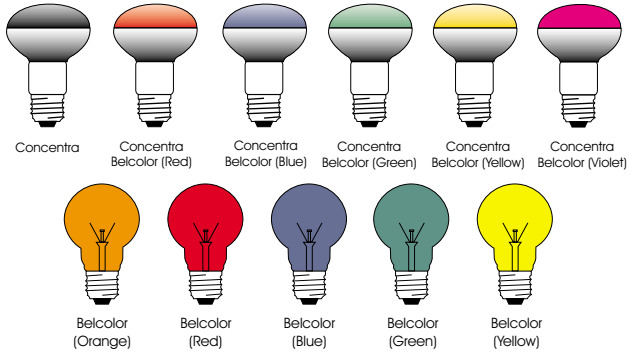

## Concentra Reflector Lamps

GERMANY

Concentra Belcolor Disco Lamps - 230V, 80° ; Ordinary - 230V. 35°

Product Description	Product Code	Price Each
CONCENTRA 100 R80	405030032279	72.00/PC
CONCENTRA 40 R80	100000037638	72.00/PC
CONCENTRA 60 R80	405030032275	72.00/PC
CONCENTRA 100 R95	100000037652	120.00/PC
CONCENTRA 150 R95	100000037669	132.00/PC
CONCENTRA 40 R63	100000037676	72.00/PC
CONCENTRA 60 R63	100000037683	72.00/PC
CONCENTRA BELCOLOR 40 R63 BLUE	100000037690	102.00/PC
CONCENTRA BELCOLOR 40 R63 GREEN	100000037706	102.00/PC
CONCENTRA BELCOLOR 40 R63 RED	100000037713	102.00/PC
CONCENTRA BELCOLOR 40 R63 YELLOW	100000037720	102.00/PC
CONCENTRA DISCO BULB 60 R80 BLUE	100000037805	144.00/PC
CONCENTRA DISCO BULB 60 R80 GREEN	405030006121	144.00/PC
CONCENTRA DISCO BULB 60 R80 RED	100000040034	144.00/PC
CONCENTRA DISCO BULB 60 R80 VIOLE	100000040041	144.00/PC
CONCENTRA DISCO BULB 60 R80 YEL.	100000040058	144.00/PC
BELCOLOR 25 BLUE	405030000556	54.00/PC
BELCOLOR 25 GREEN	100000037416	54.00/PC
BELCOLOR 25 ORANGE	100000037423	54.00/PC
BELCOLOR 25 RED	100000037430	54.00/PC
BELCOLOR 25 YELLOW	100000037447	54.00/PC